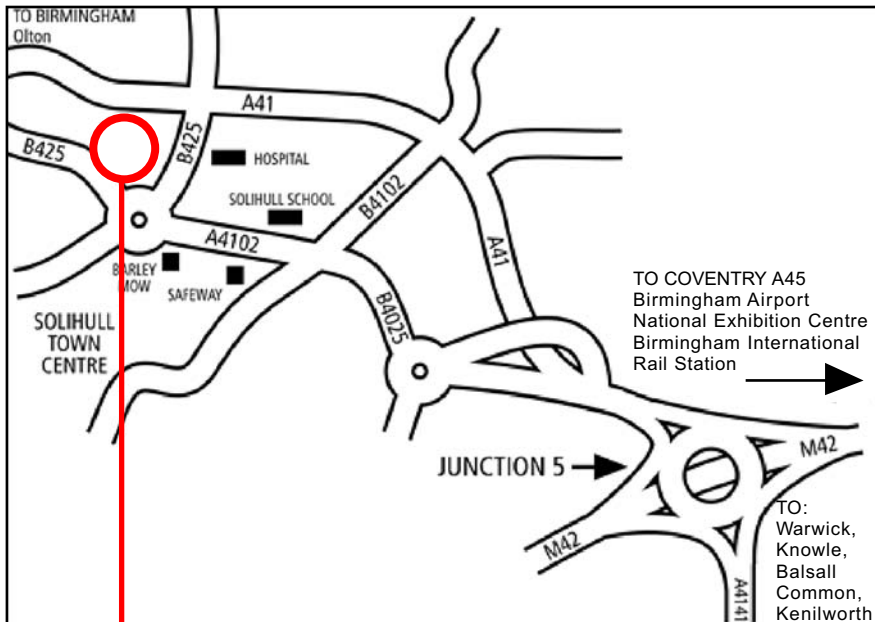

ST JOHNS HOTEL, SOLIHULL

From the North
Follow M1 Junction 23A, onto A42 which leads onto the M42, exit at Junction 5 and take the third exit (signposted Solihull Town Centre).

From the M6
Exit at Junction 4A leading onto the M42, exit at Junction 5, take the third exit (signposted Solihull Town Centre). See below for directions from M42.

From the South
From the M1, Junction 19, onto the M6, exit at Junction 4, leading onto the M42, exit at Junction 5, take the third exit (signposted Solihull Town Centre). See below for directions from the M42.
From the M40 join the M42 at Junction 3A signposted Solihull. Exit at Junction 5 and take the first exit (signposted Solihull Town Centre). See below for directions from the M42.

From Junction 5 of the M42
From the roundabout, take the slip road off to the left signposted Solihull Town Centre (B4025). At the small roundabout, take the second exit onto the Warwick Road. Continue straight ahead through 3 sets of traffic lights (you will pass Safeway Supermarket on the left after the third set of lights) and over the pedestrian crossings. You will see the Barley Mow pub on the left as you approach a large roundabout. Take the second exit (straight ahead) and the St Johns Hotel is immediately on your right.