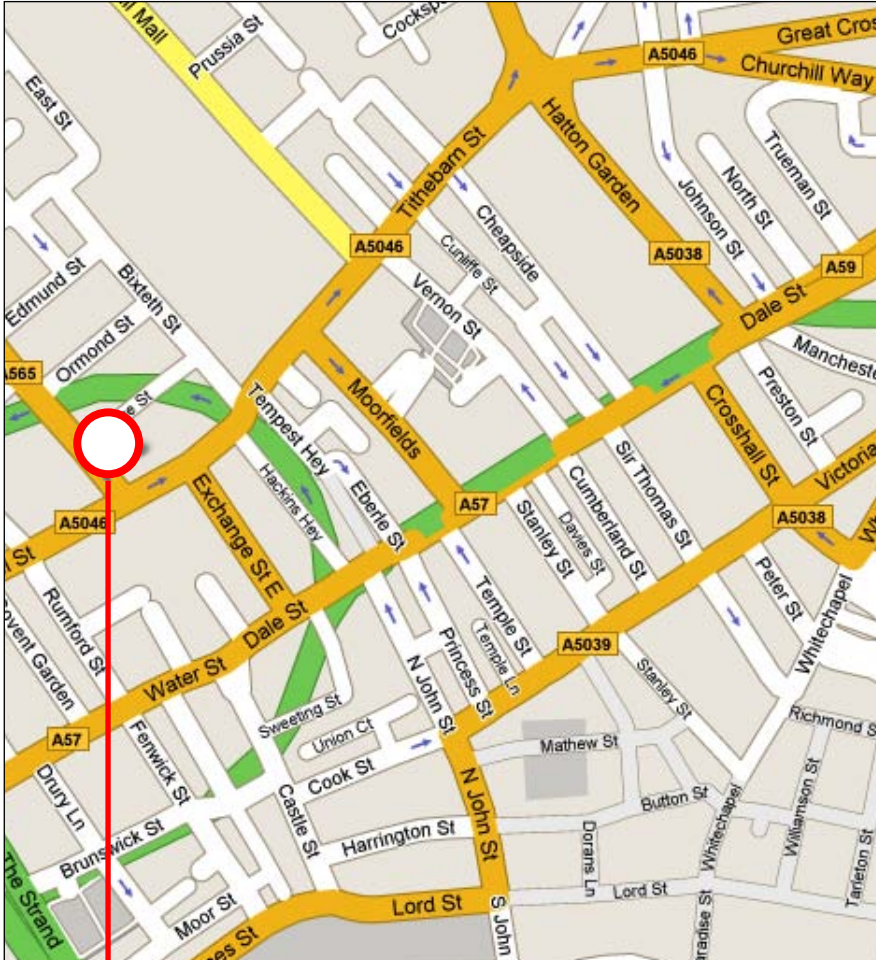

THISTLE LIVERPOOL

Road

From the M62 follow signs for City Centre, Albert Dock and Pier Head. On approach to Pier Head stay in right hand lane, turn right into the turning circle and enter Thistle Liverpool's forecourt. There is an NCP car park nearby at an additional charge.

Rail

From Liverpool Lime Street Station, the hotel is one mile away and is best reached by taxi.

Air

From Liverpool Airport it is a 6 mile taxi ride to the hotel. Manchester Airport is 30 miles away and has rail and coach links to Liverpool. From Speke Airport it is an 8 mile taxi journey to the hotel.