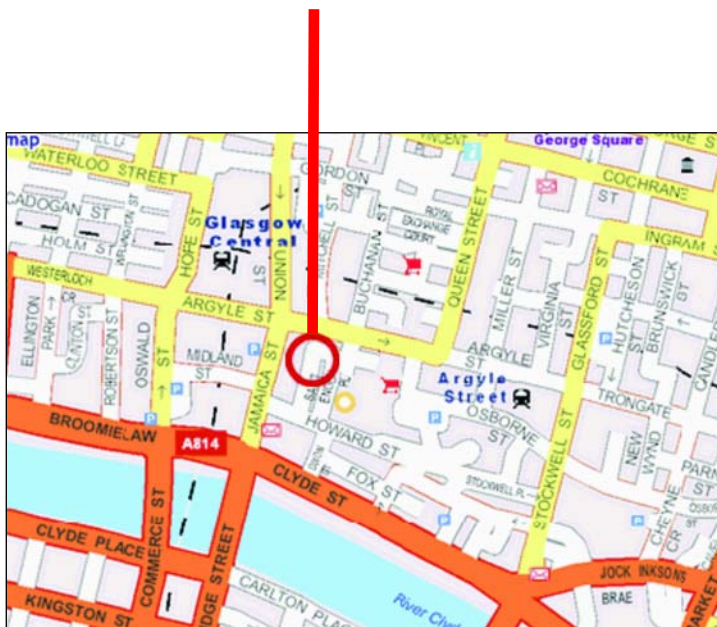

TEACHER BUILDING, GLASGOW

TEACHER BUILDING
 14 St. Enoch Square
 Glasgow G1 4DB
 Tel: +44 (0)141 566 1871

DIRECTIONS TO TEACHER BUILDING, GLASGOW

The Teacher Building is right in the heart of the city in St. Enoch Square, one of Glasgow's top addresses. The best shops, hotels, restaurants and bars surround the building and you will be within easy walking distance of all amenities.

It benefits from excellent public transport links and easy access to the M8 motorway. It is located opposite St. Enoch Square station, which provides access to the City's underground railway. It is within walking distance of Queen Street and Glasgow Central stations, for rail services to all areas of Scotland and England.

BY ROAD:

Glasgow airport can be reached conveniently by the M8 motorway and the usual journey time is about 30 minutes. Car parking is available at 3 nearby car parks.

BY RAIL:

An underground station just outside the door provides links to Queen Street Station and Central Station is only 5 minutes' walk away. Train times are available from Railtrack.

BY BUS:

St Enoch Square is next to Argyle Street, one of Glasgow's main bus routes and the Buchanan Bus Station is a short underground journey away. Bus times from within Scotland to Glasgow are available from Citylink. Bus times from the rest of the UK to Glasgow are available from National Express.