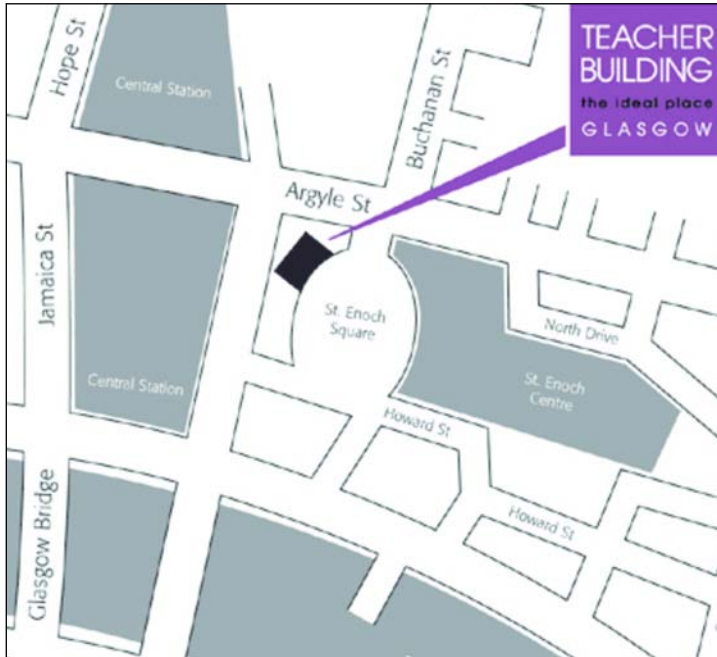

TEACHER BUILDING, GLASGOW

TEACHER BUILDING
 14 St. Enoch Square
 Glasgow G1 4DB
 Tel: +44 (0)141 566 1871

DIRECTIONS TO TEACHER BUILDING, GLASGOW

The Teacher Building is right in the heart of the city in St. Enoch Square, one of Glasgow's top addresses. The best shops, hotels, restaurants and bars surround the building and you will be within easy walking distance of all amenities.

It benefits from excellent public transport links and easy access to the M8 motorway. It is located opposite St. Enoch Square station, which provides access to the City's underground railway. It is within walking distance of Queen Street and Glasgow Central stations, for rail services to all areas of Scotland and England.