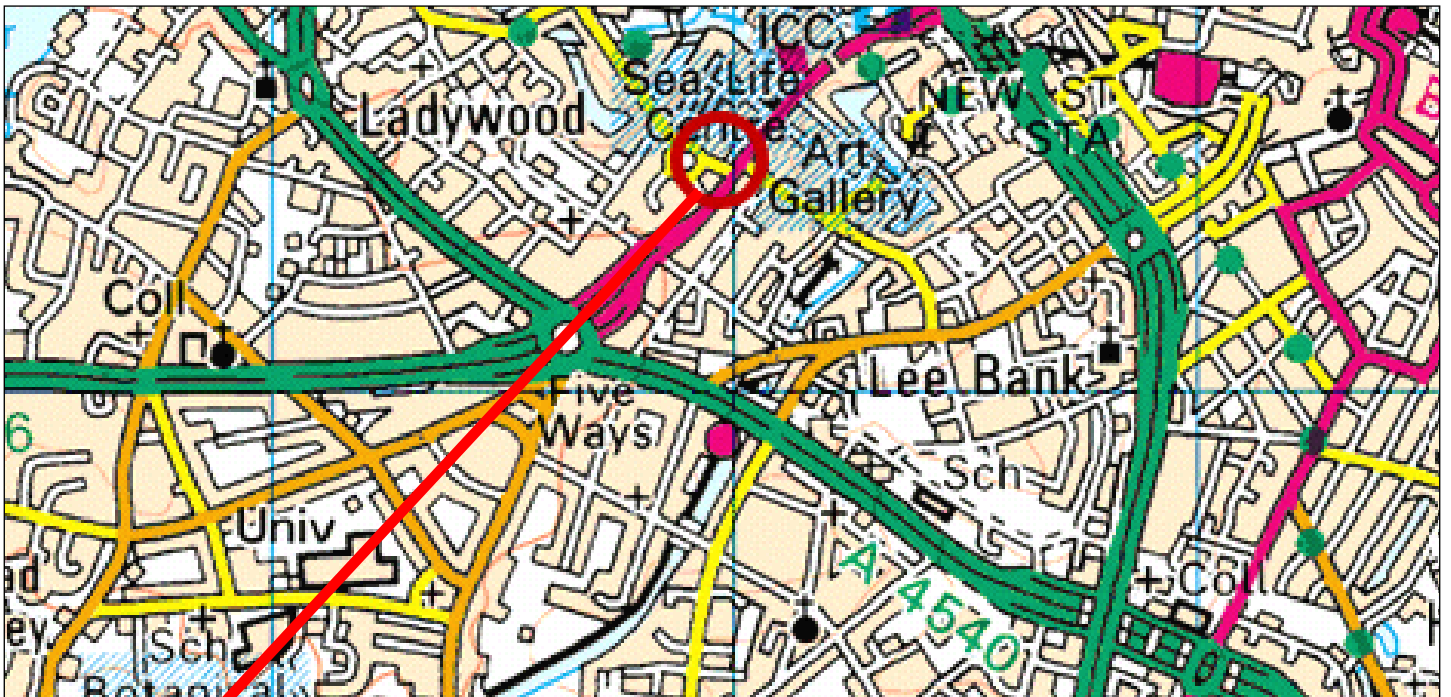

NOVOTEL BIRMINGHAM

NOVOTEL BIRMINGHAM

BY ROAD: From the M5 follow the A456 signs for the Convention Centre. Over the Five Ways roundabout onto Broad Street, the hotel is 400m on the left hand side. From the M6, Junction 6, A38 on the A456 Broad Street. The hotel is approx 800m on the right hand side.

BY RAIL: 10 min walk from Five Ways train station.

AIRPORT: Birmingham International: 7.1 miles approx.

NOVOTEL BIRMINGHAM

70 Broad Street, Birmingham B1 2HT

Tel: +44 121/6432000

Fax: +44 121/6439786

Email: H1077@accor.com