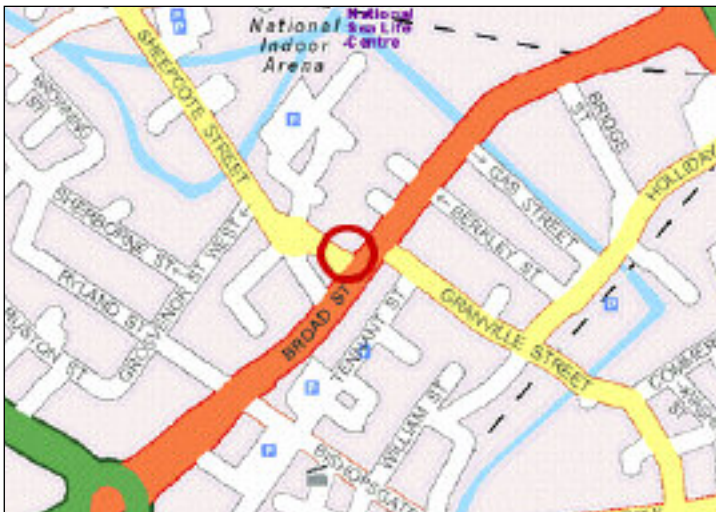

NOVOTEL BIRMINGHAM

NOVOTEL BIRMINGHAM

BY ROAD: From the M5 follow the A456 signs for the Convention Centre. Over the Five Ways roundabout onto Broad Street, the hotel is 400m on the left hand side. From the M6, Junction 6, A38 on the A456 Broad Street. The hotel is approx 800m on the right hand side.

BY RAIL: 10 min walk from Five Ways train station.

AIRPORT: Birmingham International: 7.1 miles approx.

NOVOTEL BIRMINGHAM

70 Broad Street, Birmingham B1 2HT

Tel: +44 121/6432000

Fax: +44 121/6439786

Email: H1077@accor.com