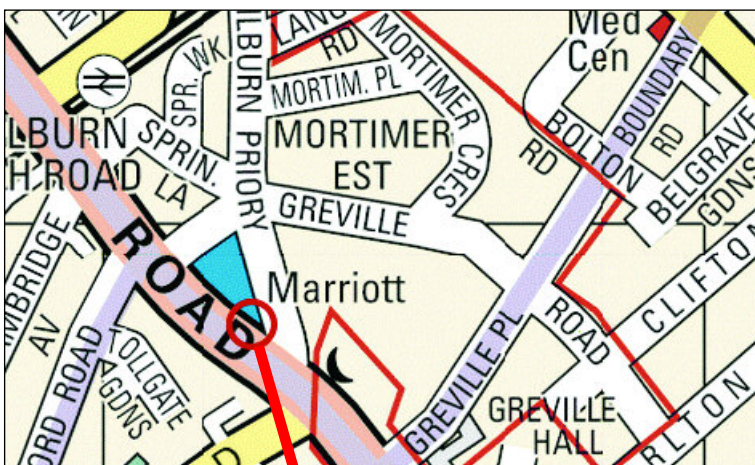

LONDON MARRIOTT MAIDA VALE

DIRECTIONS TO THE LONDON MARRIOTT HOTEL MAIDA VALE

BY AIR

FROM LONDON/HEATHROW

The hotel is located by Maida Vale/Kilburn High Road. Follow M4 to Central London (Marble Arch). At large roundabout at Marble Arch, take A5 Edgware Road for approximately two miles – hotel will be on the right on the main road at the top of Maida Vale.

Kilburn Park Underground Station on the Bakerloo Line is a five-minute walk from the hotel. Maida Vale Station is a ten-minute walk.

FROM LONDON/GATWICK

Take M23 to Central London, join M25 clockwise and follow to M4 junction. Take M4 junction to Central London and follow through to Marble Arch. At large roundabout at Marble Arch follow A5 Edgware Road to Kilburn. The hotel is two miles from Marble Arch on the right-hand side at the top of Maida Vale.

Driving Directions: Take M11 south to Central London and join M25 anti-clockwise. Join M1 south bound and follow signs to A5 (Kilburn). The hotel is three miles down this road past Kilburn and at the top of Maida Vale on the left-hand side.

FROM LONDON/CITY AIRPORT

Follow the A1020 to Royal Docks, and then the A1202 to Whitechappel via Old Street, take the direction of Euston on the A501 to Marylebone station – the hotel is two miles from the station on the A5.