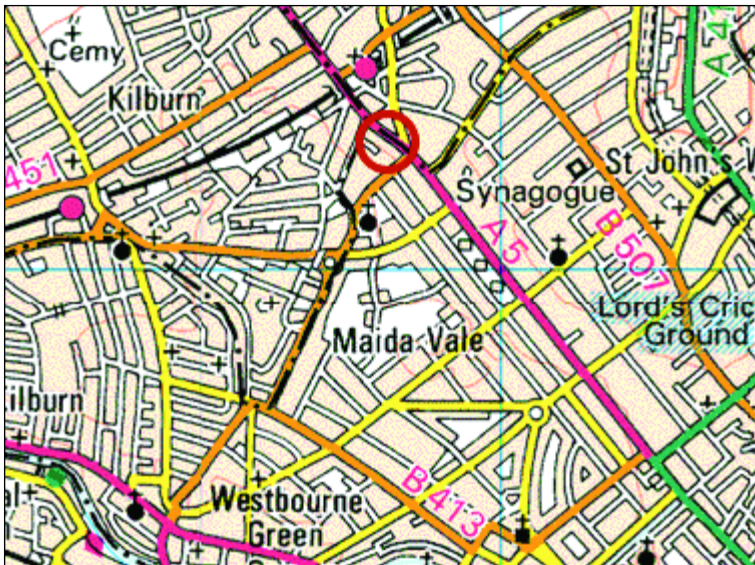

LONDON MARRIOTT MAIDA VALE

DIRECTIONS TO THE LONDON MARRIOTT HOTEL MAIDA VALE

BY AIR

FROM LONDON/HEATHROW

The hotel is located by Maida Vale/Kilburn High Road. Follow M4 to Central London (Marble Arch). At large roundabout at Marble Arch, take A5 Edgware Road for approximately two miles – hotel will be on the right on the main road at the top of Maida Vale.

Kilburn Park Underground Station on the Bakerloo Line is a five-minute walk from the hotel. Maida Vale Station is a ten-minute walk.

FROM LONDON/GATWICK

Take M23 to Central London, join M25 clockwise and follow to M4 junction. Take M4 junction to Central London and follow through to Marble Arch. At large roundabout at Marble Arch follow A5 Edgware Road to Kilburn. The hotel is two miles from Marble Arch on the right-hand side at the top of Maida Vale.

Driving Directions: Take M11 south to Central London and join M25 anti-clockwise. Join M1 south bound and follow signs to A5 (Kilburn). The hotel is three miles down this road past Kilburn and at the top of Maida Vale on the left-hand side.

FROM LONDON/CITY AIRPORT

Follow the A1020 to Royal Docks, and then the A1202 to Whitechappel via Old Street, take the direction of Euston on the A501 to Marylebone station – the hotel is two miles from the station on the A5.