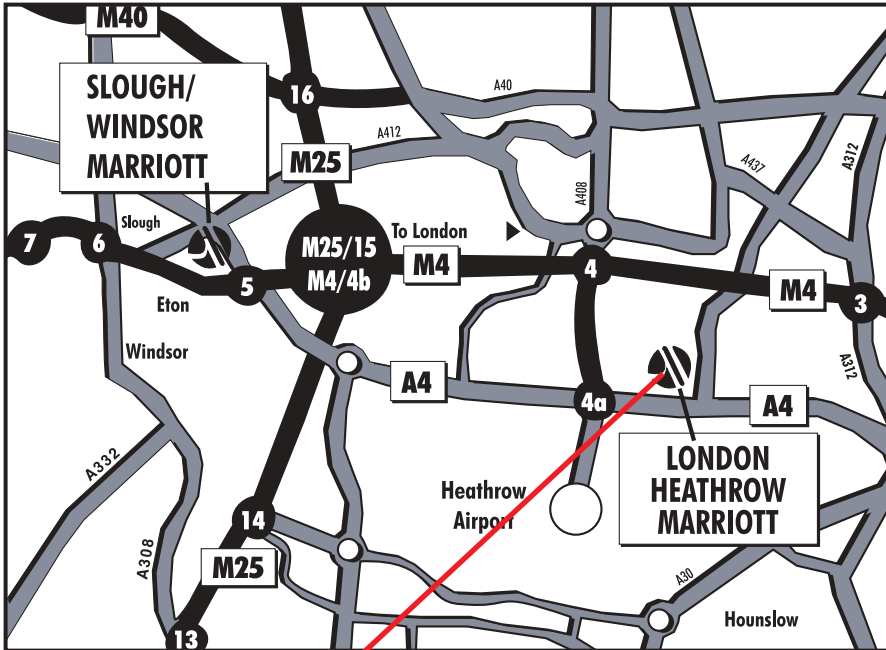

MARRIOTT LONDON HEATHROW

Directions to the Marriott London Heathrow

London Heathrow Hotel
Bath Road
Hayes
Middlesex
UB3 5AN

Tel: 0208 990 1100

Fax: 0208 990 1110

By Road:

Take Junction 4 off the M4 motorway. Follow signs for Heathrow Terminals 1, 2 & 3 via the M4/Heathrow Airport access road. Turn left at the roundabout onto Bath Road sign posted A4/London. The Marriott Hotel is on the left, 0.5 miles through two traffic lights. It is 0.8 miles from Terminals 1, 2 & 3 and 15 miles to Central London.

By Train:

Take the Heathrow Express train from London Paddington Station to Terminals 1, 2 & 3 (15 min) and then the frequent shuttle bus 'Hotel Hoppa' to the hotel.

By London Underground:

Take the underground Piccadilly Line train to Terminals 1, 2 & 3 (50min from Central London) and then the frequent shuttle bus 'Hotel Hoppa' to the hotel.