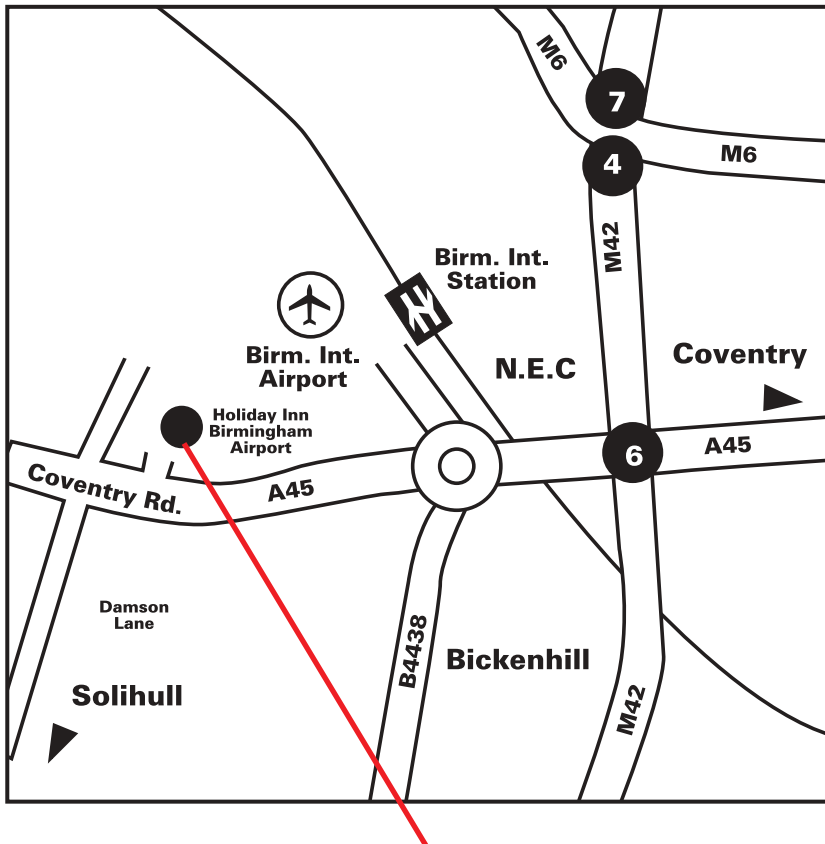

HOLIDAY INN, BIRMINGHAM

Holiday Inn
Coventry Road
Birmingham
West Midlands
B26 3QW

Tel: +44 (0)870 400 9007
Fax: +44 (0)121 782 2476
Web: www.holiday-inn.com

Directions for the Holiday Inn, Birmingham

By Road:

From the M1/M6/M40 join the M42. Leave at junction 6 and take the A45 towards Birmingham for 2 miles and the hotel is on the right.

By Train:

New Street 8 miles. Birmingham International 2 miles. The National Exhibition Centre 2 miles.