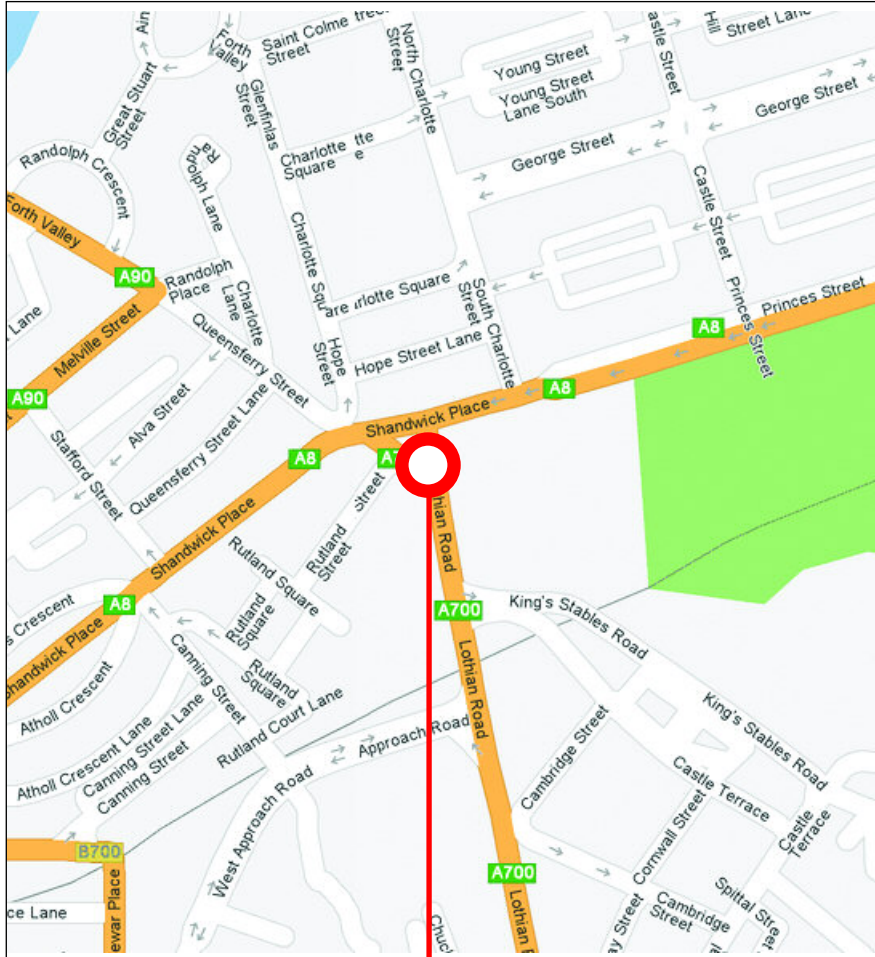

CALEDONIAN HILTON, EDINBURGH

From Edinburgh International Airport, take the A8 east and follow the signs for Edinburgh City Centre. On approaching Princes Street turn right at the traffic lights onto Lothian Road, and then take the first turning on the right, directly in front of the Caledonian Hilton Edinburgh hotel.

Edinburgh

Distance from hotel: 7 miles

Drive time: 16 minutes

Directions: From the Airport follow the A8 to the City Centre, the hotel is located at the corner of Shandwick Place and Lothian Road.

Transport to and from the Airport

Taxi: £16

Glasgow

Distance from hotel: 54 miles

Drive time: 110 minutes

Directions: From the Airport follow the M8 east signposted for Edinburgh. Follow signs for Edinburgh City Centre. At the end of M8 take the A71 and follow City Centre. Hotel is located at top of Lothian Road.

Transport to and from the Airport

Taxi: £110

Prestwick

Distance from hotel: 75 miles

Drive time: 1.5 hours

Directions: Take A79 towards Prestwick, then take the A78, and then the A77/M77 following signs for Glasgow, then take the M8 east to Edinburgh. At the end of M8 take the A71 and follow signs for City Centre, top end Lothian Road.