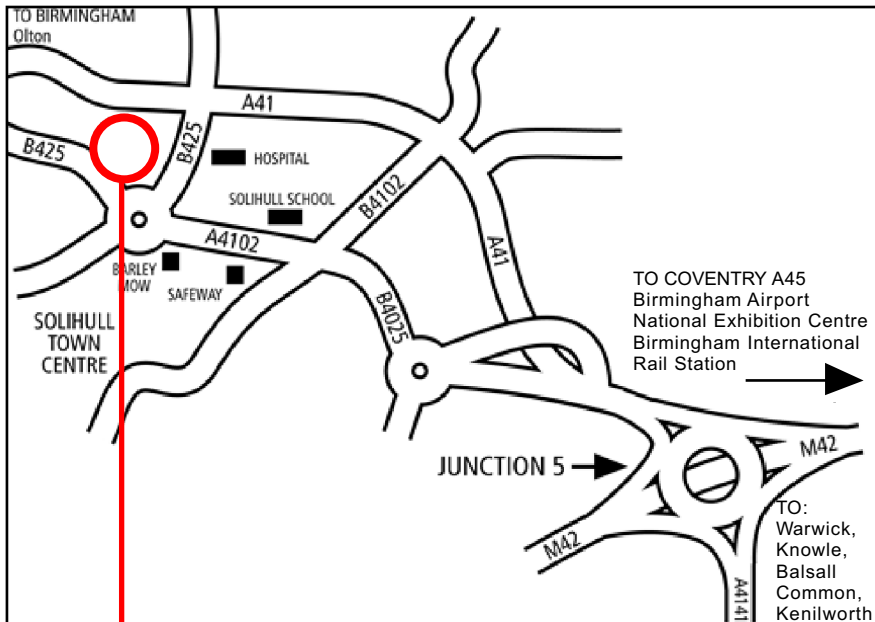

ST JOHNS HOTEL, SOLIHULL

From the North
Follow M1 Junction 23A, onto A42 which leads onto the M42, exit at Junction 5 and take the third exit (signposted Solihull Town Centre).

From the M6
Exit at Junction 4A leading onto the M42, exit at Junction 5, take the third exit (signposted Solihull Town Centre). See below for directions from M42.

From the South
From the M1, Junction 19, onto the M6, exit at Junction 4, leading onto the M42, exit at Junction 5, take the third exit (signposted Solihull Town Centre). See below for directions from the M42.
From the M40 join the M42 at Junction 3A signposted Solihull. Exit at Junction 5 and take the first exit (signposted Solihull Town Centre). See below for directions from the M42.

From Junction 5 of the M42
From the roundabout, take the slip road off to the left signposted Solihull Town Centre (B4025). At the small roundabout, take the second exit onto the Warwick Road. Continue straight ahead through 3 sets of traffic lights (you will pass Safeway Supermarket on the left after the third set of lights) and over the pedestrian crossings. You will see the Barley Mow pub on the left as you approach a large roundabout. Take the second exit (straight ahead) and the St Johns Hotel is immediately on your right.