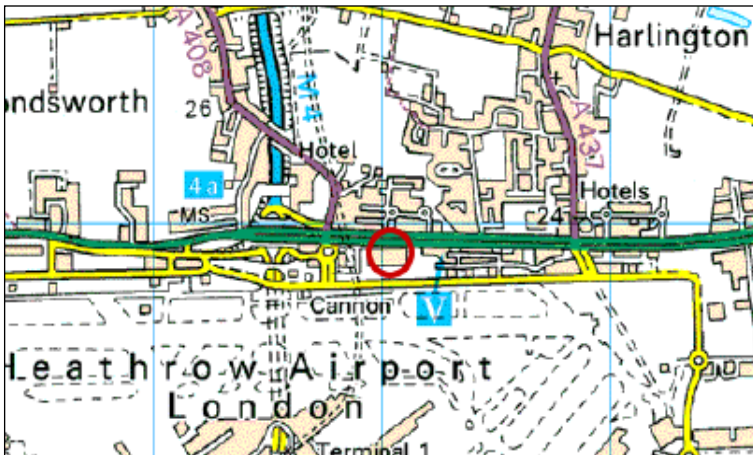

RENAISSANCE LONDON HEATHROW

RENAISSANCE LONDON HEATHROW

Bath Road, Hounslow,
Middlesex TW6 2AQ

Tel: +44 (0)20 8897 6363

Email: Ihrrenaissance@aol.com

Web: www.renaissancehotels.com

DIRECTIONS TO THE RENAISSANCE LONDON HEATHROW

BY ROAD:

FROM LONDON/HEATHROW

Take the main airport exit, through the tunnel to the Concorde roundabout. Take the last exit off the roundabout (exit 4) and follow slip road up to another roundabout. Take the 2nd exit into Nettleton Road and the Renaissance is situated on the right hand side.

FROM LONDON/GATWICK

Take the M23 to the M25, Heathrow exit. Take the spur road to the Concorde roundabout and take the 2nd exit up to the roundabout. Take the 2nd exit and the Renaissance Hotel is on the right.