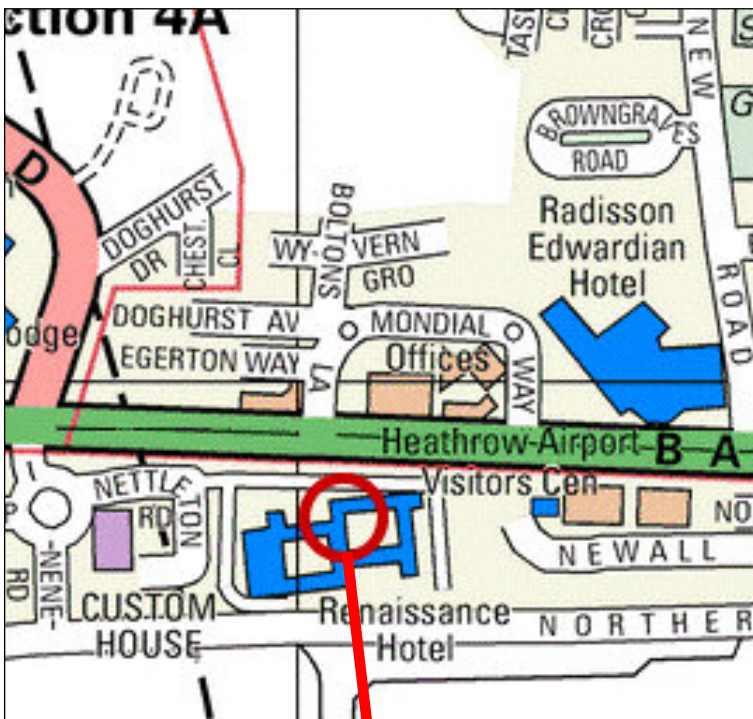

RENAISSANCE LONDON HEATHROW

RENAISSANCE LONDON HEATHROW

Bath Road, Hounslow,
Middlesex TW6 2AQ

Tel: +44 (0)20 8897 6363

Email: Ihrrenaissance@aol.com

Web: www.renaissancehotels.com

DIRECTIONS TO THE RENAISSANCE LONDON HEATHROW

BY ROAD:

FROM LONDON/HEATHROW

Take the main airport exit, through the tunnel to the Concorde roundabout. Take the last exit off the roundabout (exit 4) and follow slip road up to another roundabout. Take the 2nd exit into Nettleton Road and the Renaissance is situated on the right hand side.

FROM LONDON/GATWICK

Take the M23 to the M25, Heathrow exit. Take the spur road to the Concorde roundabout and take the 2nd exit up to the roundabout. Take the 2nd exit and the Renaissance Hotel is on the right.

BY PUBLIC TRANSPORT

Piccadilly Line to Heathrow Central or from Paddington on Heathrow Express to Terminal 1.

BiP SOLUTIONS LIMITED

Park House, 300 Glasgow Road, Shawfield, Glasgow G73 1SQ

Tel: 0845 270 7095 Fax: 0141 331 2792 Email: events@bipsolutions.com Website: www.bipsolutions.com

FACILITATING BUSINESS WITH GOVERNMENT