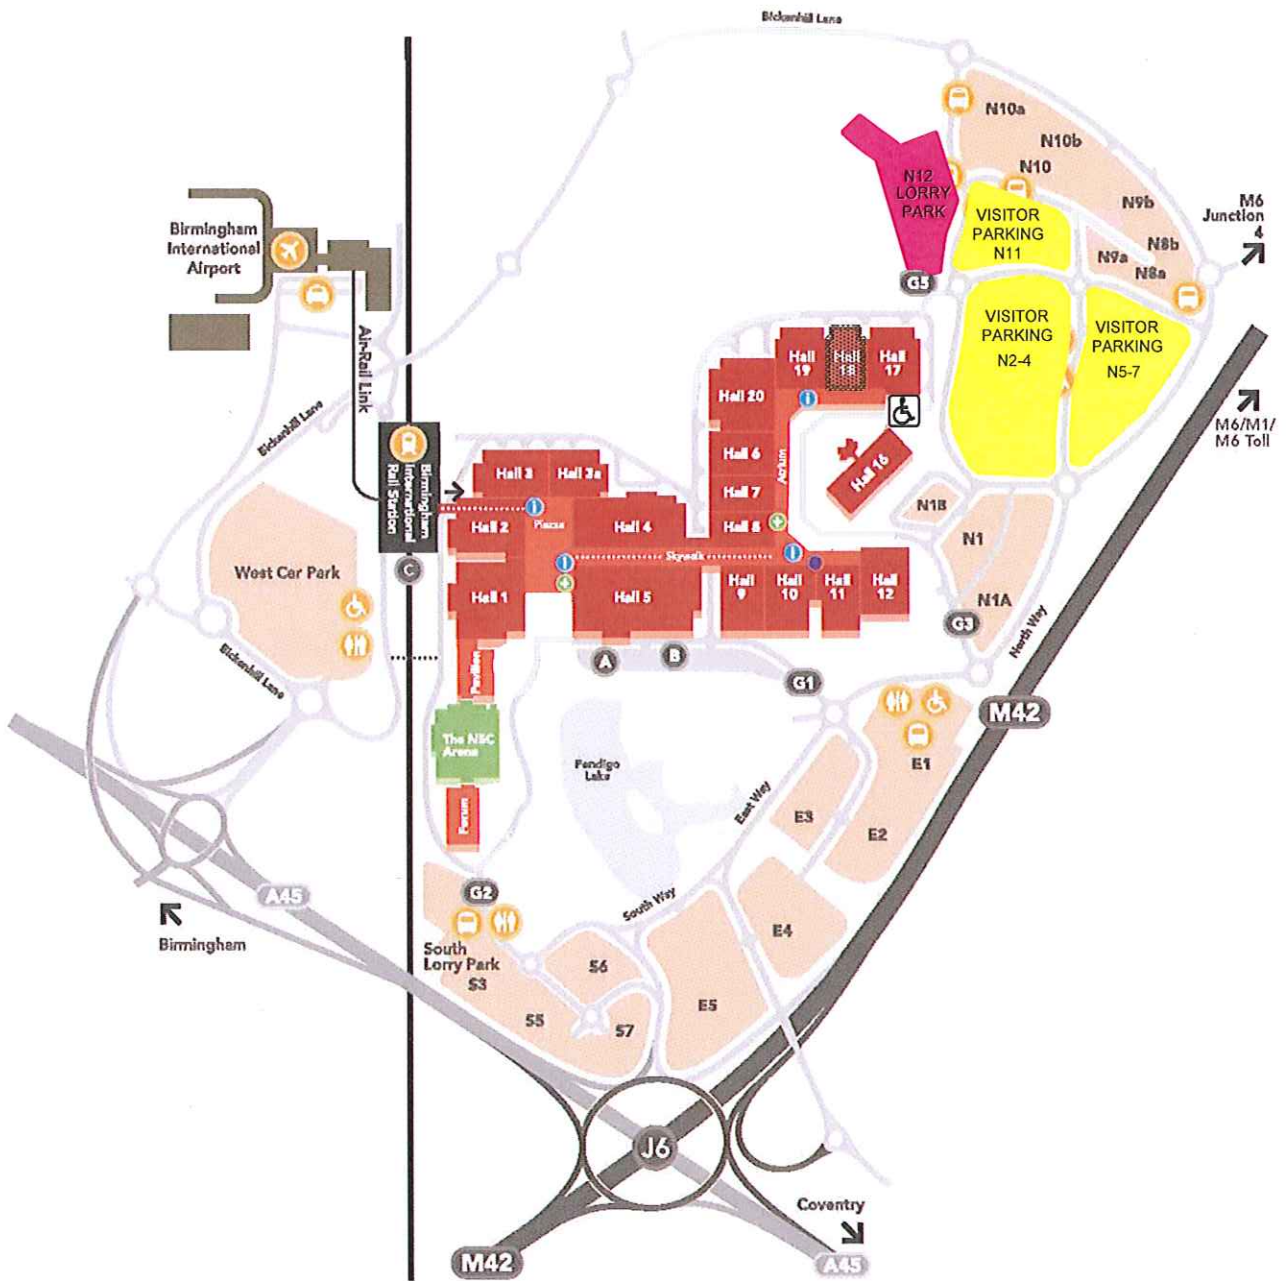

THE NEC SITE MAP

Procurex 2010

- A** Disabled Parking
- B** Outdoor Exhibition Area
- C** West Midlands Bus Stop
- G1 to G5** Gates 1-5

the nec
birmingham

the nec arena
birmingham

necgroup.co.uk