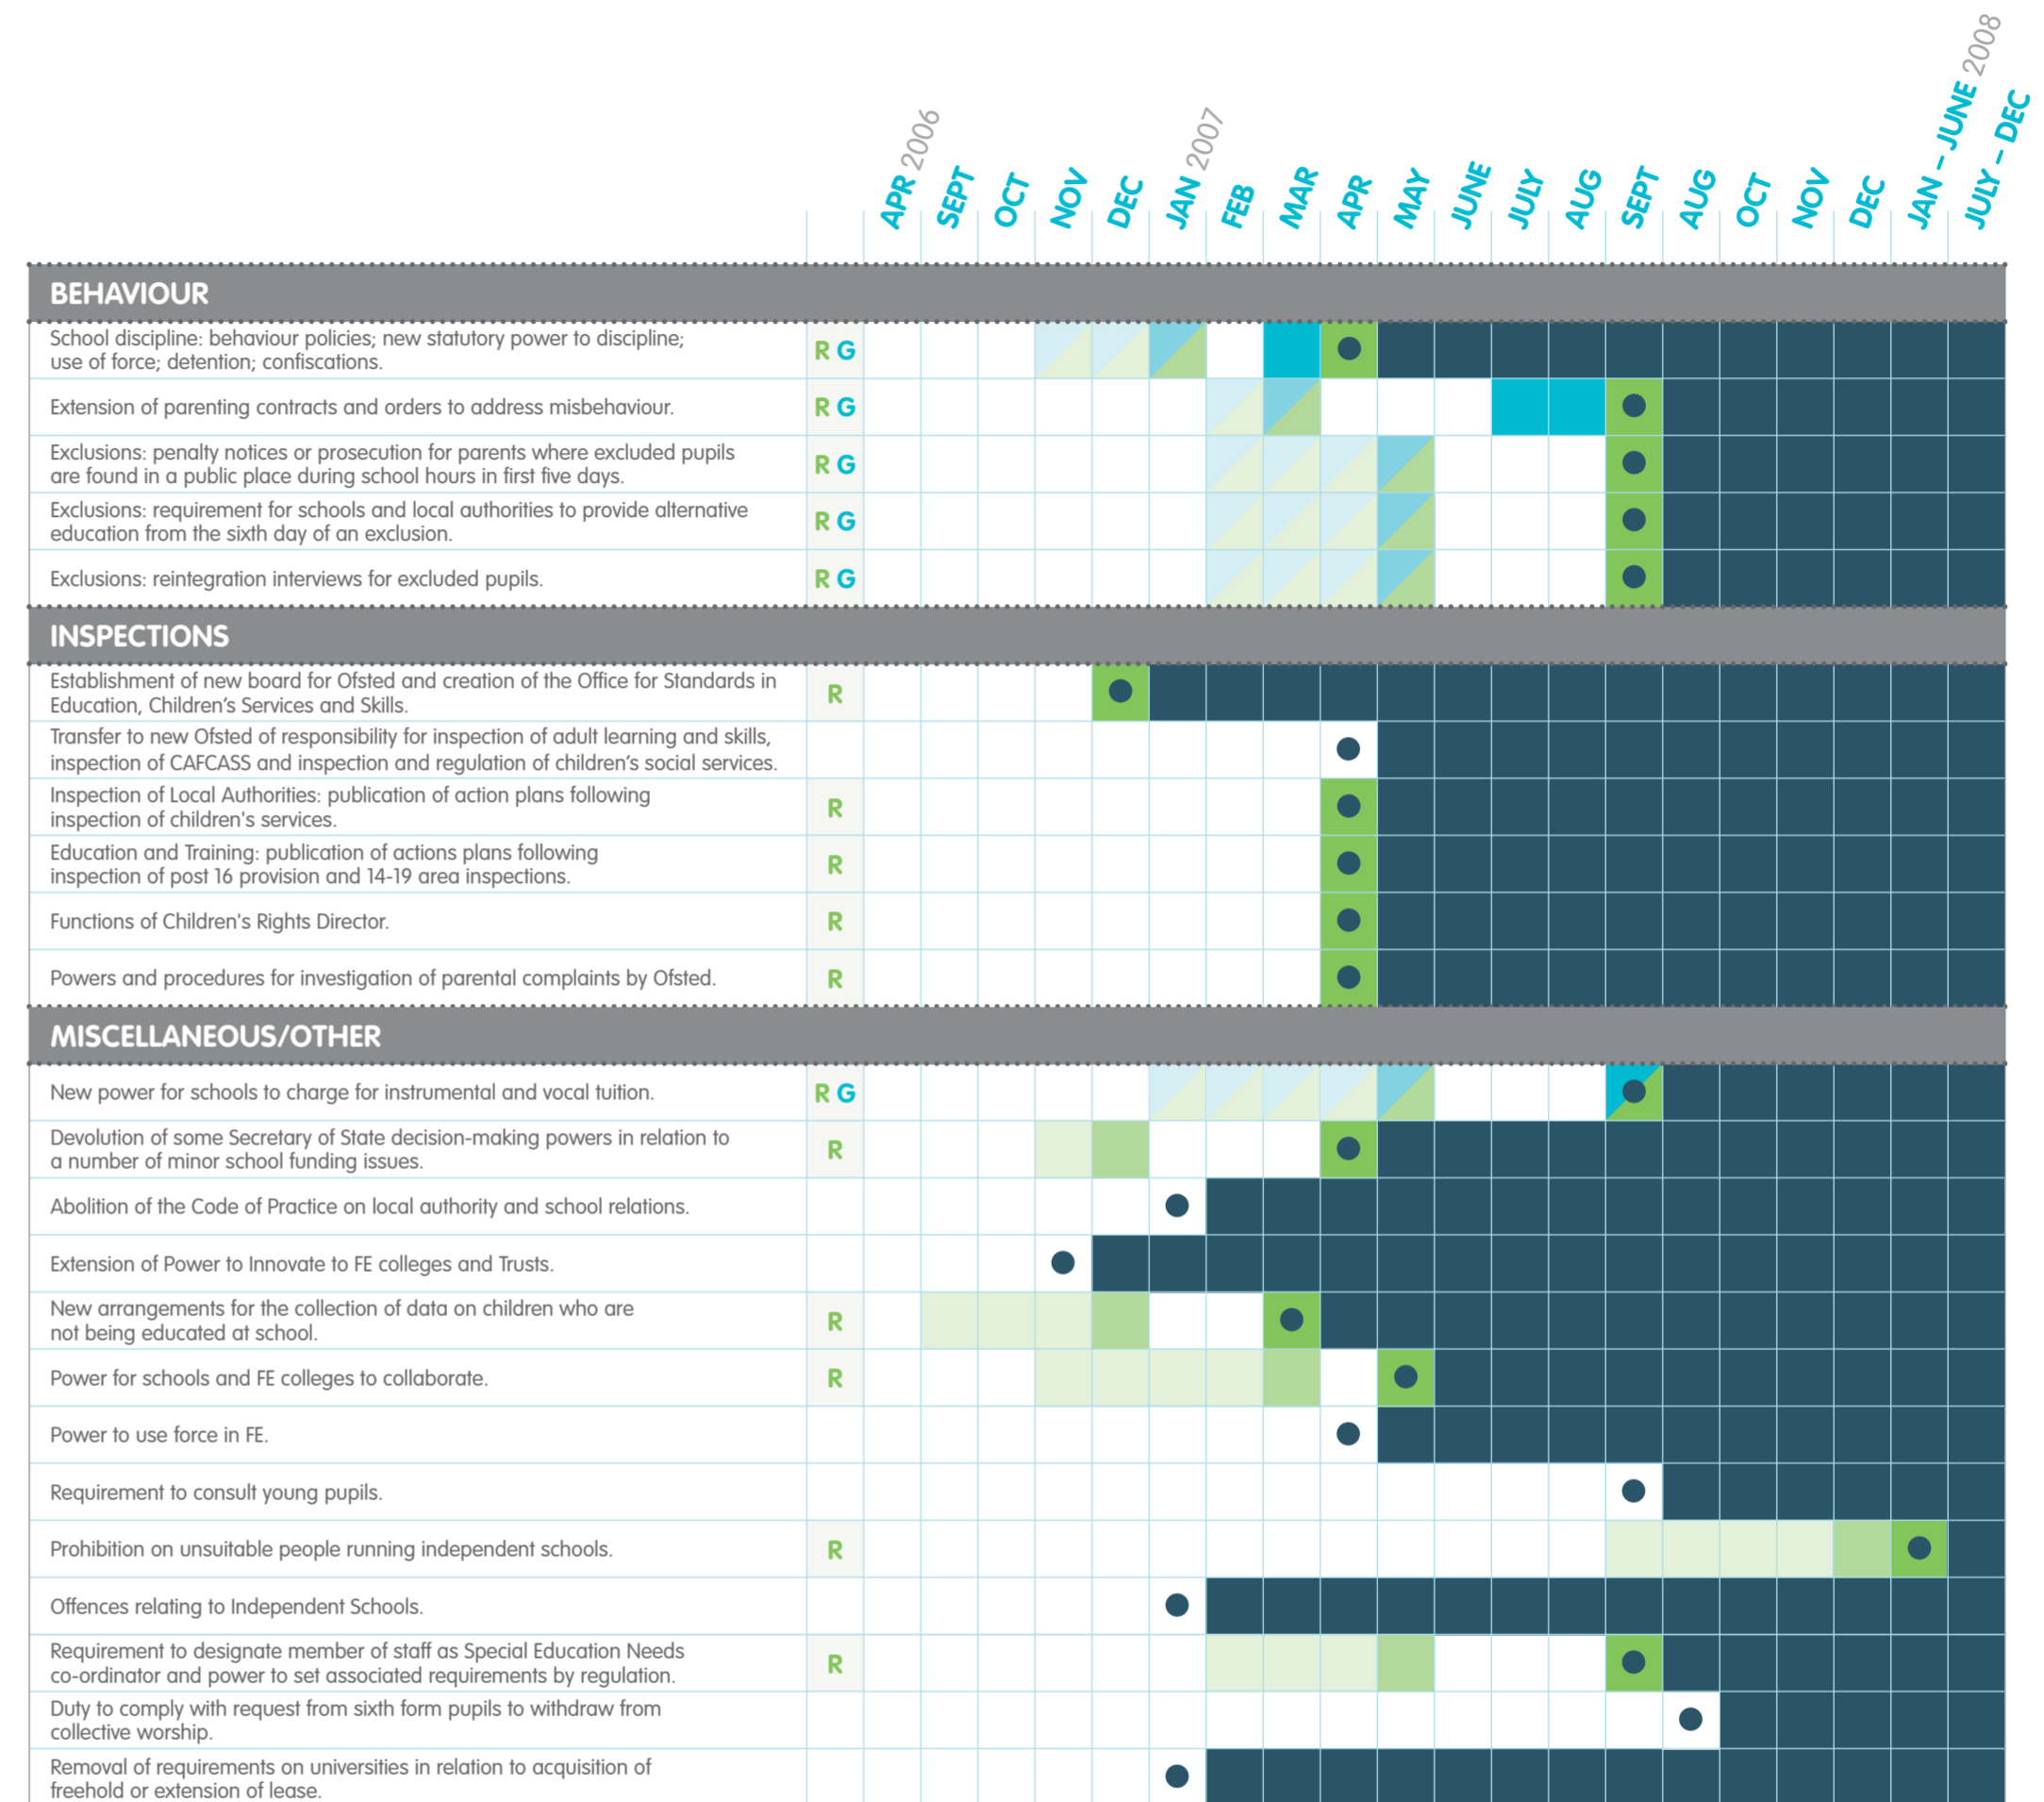

Education and Inspections Act 2006 Wall Planner

GUIDANCE	REGULATION	ACT
Issue draft for consultation	Issue draft for consultation	Provision of Act comes into force
Consultation ends	Consultation ends	Provision in force
Issue final guidance	Regulations due to come into force	