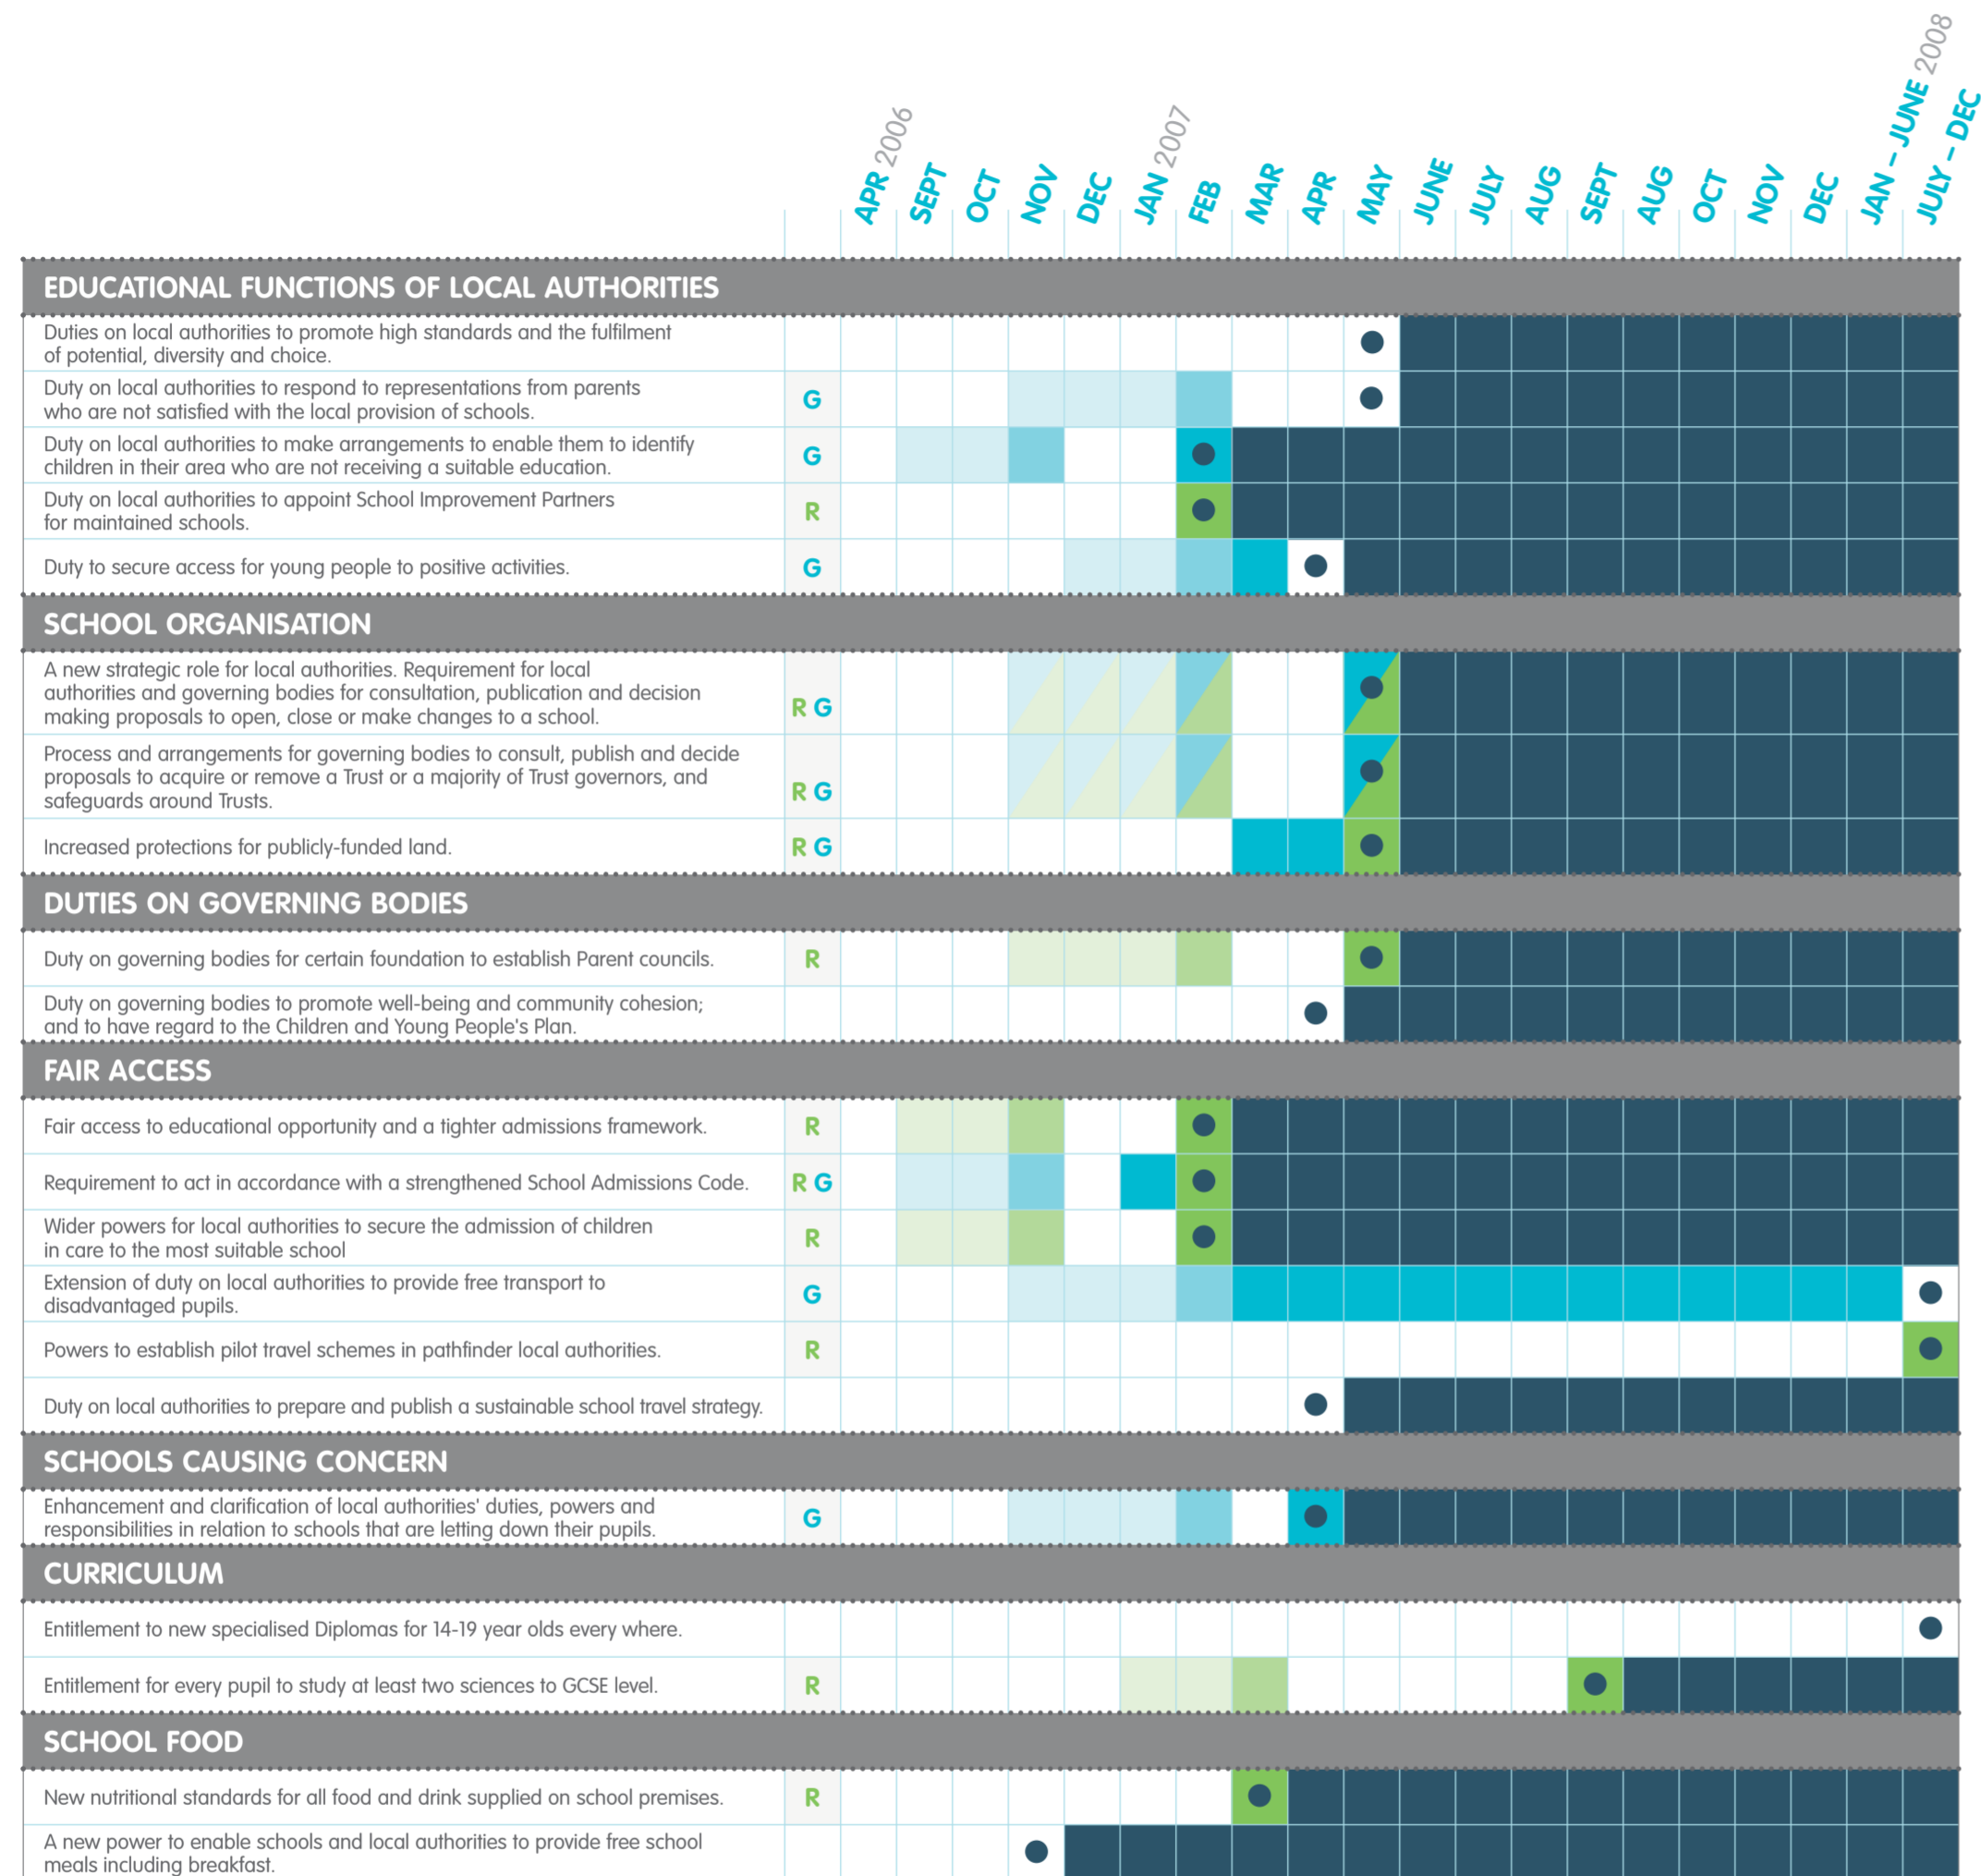

Education and Inspections Act 2006 Wall Planner

GUIDANCE	REGULATION	ACT
Issue draft for consultation	Issue draft for consultation	Provision of Act comes into force
Consultation ends	Consultation ends	Provision in force
Issue final guidance	Regulations due to come into force	