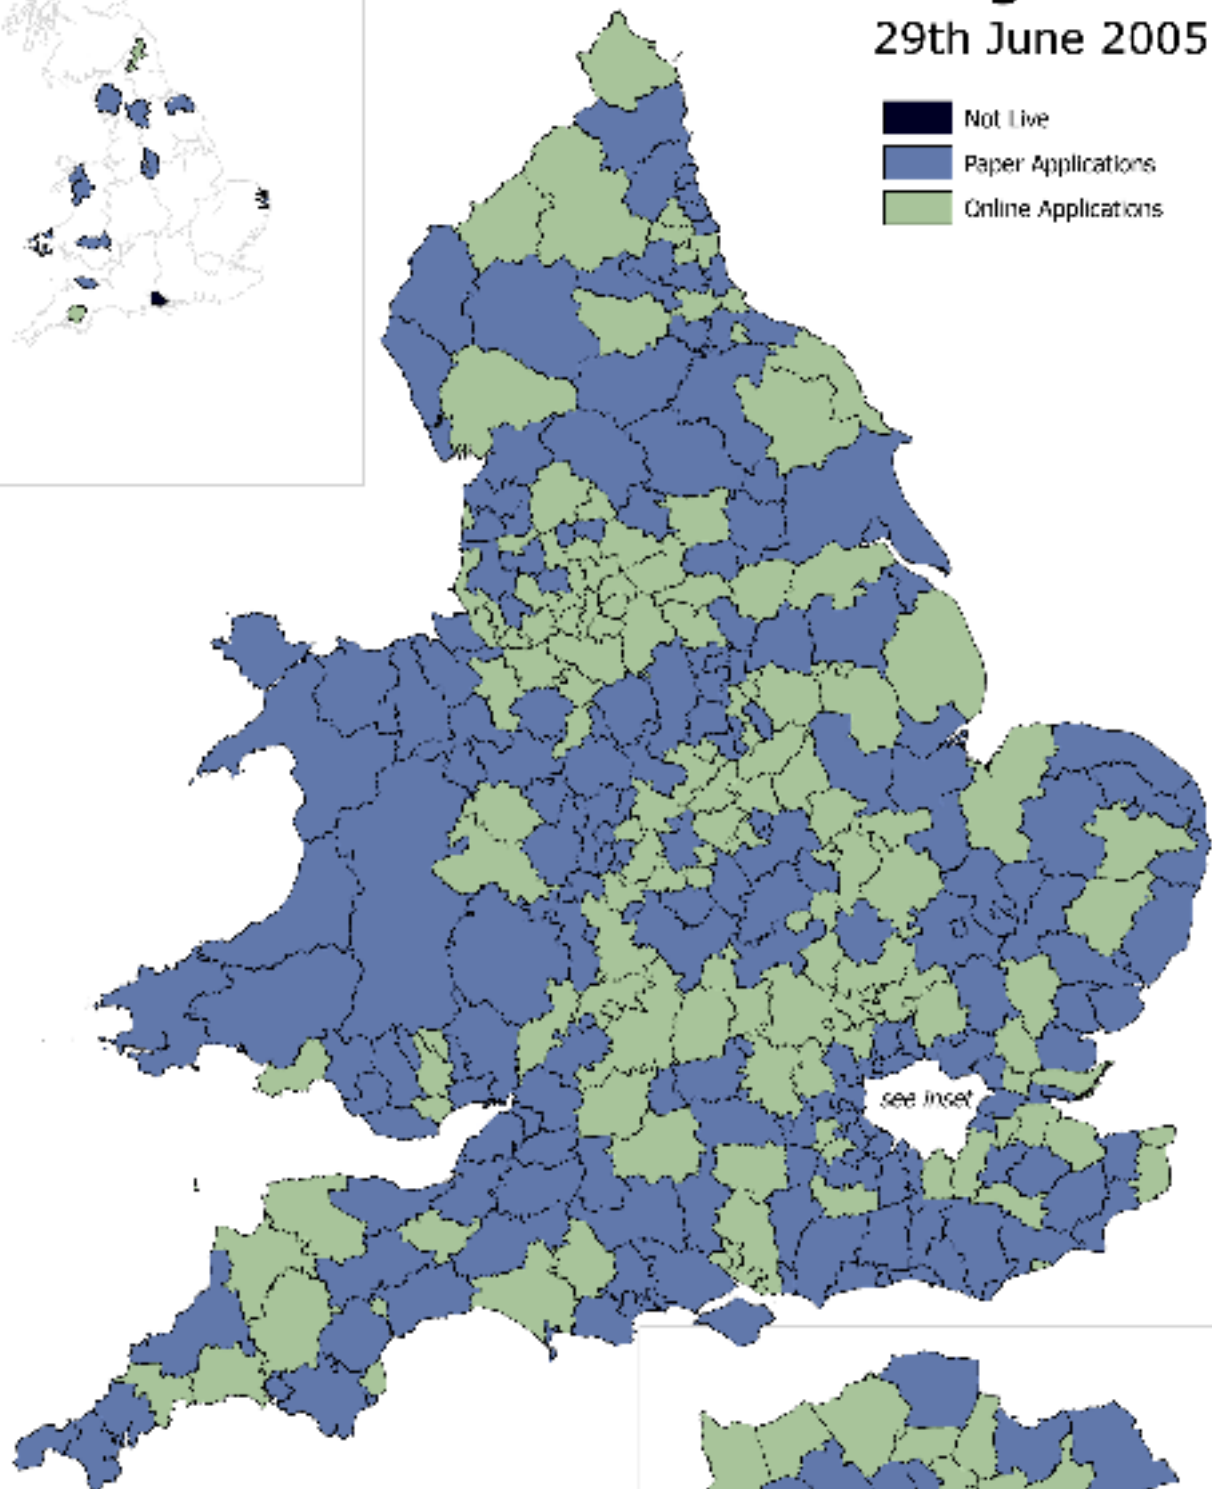

## LPA Status on the Planning Portal

Correct as of 29th June 2005

For a fully up-to-date list visit: <http://www.planningportal.gov.uk/apply>

- **Green** = Online Applications Accepted
- **Orange** = Paper Applications Accepted (Using Planning Portal Online Forms)
- **Red** = Not yet using the Planning Portal Application Service

• Staffordshire CC		• Walsall Met	£
• Staffordshire Moorlands		• Waltham Forest	
• Stevenage		• Wandsworth	
• Stockport Met	£	• Wansbeck	
• Stockton-on-Tees UA		• Warrington UA	£
• Stoke-on-Trent UA		• Warwick	
• Stratford-on-Avon		• Warwickshire CC	
• Stroud		• Watford	
• Suffolk CC		• Waveney	
• Suffolk Coastal		• Waverley	
• Sunderland Met		• Wealden	
• Surrey CC		• Wear Valley	
• Surrey Heath		• Wellingborough	£
• Sutton	£	• Welwyn Hatfield	
• Swale		• West Berkshire UA	
• Swansea UA	£	• West Devon	
• Swindon UA	£	• West Dorset	
• Tameside Met	£	• West Lancashire	
• Tamworth		• West Lindsey	
• Tandridge		• West Oxfordshire	
• Taunton Deane		• West Somerset	
• Teesdale	£	• West Sussex CC	
• Teignbridge		• West Wiltshire	
• Telford & Wrekin UA		• Westminster	
• Tendring		• Weymouth & Portland	
• Test Valley		• Wigan Met	
• Tewkesbury		• Wiltshire CC	
• Thanet		• Winchester	£
• Three Rivers		• Windsor & Maidenhead UA	
• Thurrock UA		• Wirral Met	
• Tonbridge & Malling		• Woking	
• Torbay UA		• Wokingham UA	
• Torfaen UA		• Wolverhampton Met	
• Torridge		• Worcester	
• Tower Hamlets		• Worcestershire CC	
• Trafford Met		• Worthing	
• Tunbridge Wells		• Wrexham UA	
• Tynedale	£	• Wychavon	£
• Uttlesford		• Wycombe	£
• Vale of Glamorgan UA		• Wyre	
• Vale of White Horse		• Wyre Forest	
• Vale Royal	£	• York UA	
• Wakefield Met		• Yorkshire Dales NP	