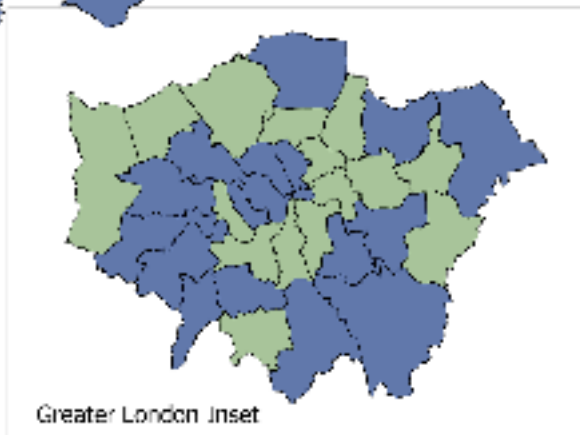

## LPA Status on the Planning Portal

Correct as of 29th June 2005

For a fully up-to-date list visit: <http://www.planningportal.gov.uk/apply>

- **Green** = Online Applications Accepted
- **Orange** = Paper Applications Accepted (Using Planning Portal Online Forms)
- **Red** = Not yet using the Planning Portal Application Service